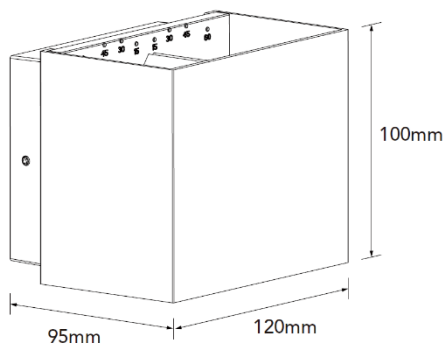

Separate Control Gear Information

Type of Light Source:	LED
Full Load Efficiency (%):	89
P _{NET} (W):	8.7
Dimensions (mm):	41x24x16

Product is certified to all the relevant standards.

Please contact our technical department for market specific compliances.

Polar Intensity Diagram

Diagram for RMX1030-25 in 3000K. Other diagrams available on request

Dimension Diagram

Accessories

Sensor Data

Time Off Delay:	NA
Illuminance Switching Range:	NA
Sensitivity Range (%):	NA
Mounting Height (max):	NA
Detection Zone Diameter (max):	NA