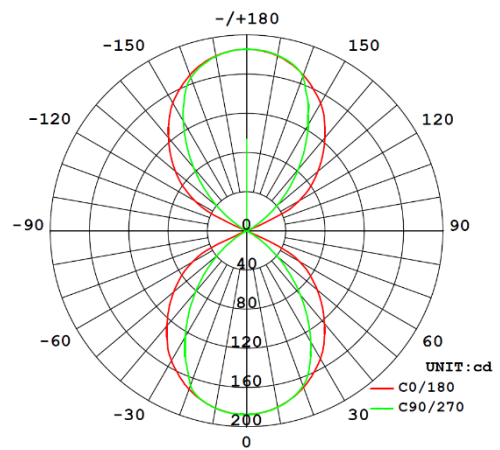

Separate Control Gear Information

Type of Light Source:	LED
Full Load Efficiency (%):	89
P _{NET} (W):	8.7
Dimensions (mm):	41x24x16

Product is certified to all the relevant standards.

Please contact our technical department for market specific compliances.

Polar Intensity Diagram

Diagram for RMX1030-25 in 3000K. Other diagrams available on request

Dimension Diagram

Accessories

Sensor Data

Time Off Delay:	NA
Illuminance Switching Range:	NA
Sensitivity Range (%):	NA
Mounting Height (max):	NA
Detection Zone Diameter (max):	NA