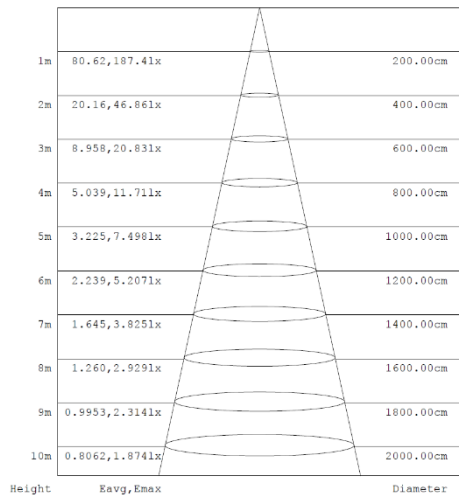

Separate Control Gear Information

Type of Light Source:	LED
Full Load Efficiency (%):	89
P _{NET} (W):	8.7
Dimensions (mm):	41x24x16

Product is certified to all the relevant standards.

Please contact our technical department for market specific compliances.

LED GROUP EUROPE · UK · AUSTRALIA · NEW ZEALAND · ASIA · MIDDLE EAST · AFRICA

MAXWELL UP/DOWN WALL LIGHT

10W, IP65

Cone Illuminance Diagram

Diagram for RMX1030-25 in 3000K. Other diagrams available on request

Polar Intensity Diagram

Diagram for RMX1030-25 in 3000K. Other diagrams available on request

Dimension Diagram

Accessories

Sensor Data

Time Off Delay:	NA
Illuminance Switching Range:	NA
Sensitivity Range (%):	NA
Mounting Height (max):	NA
Detection Zone Diameter (max):	NA